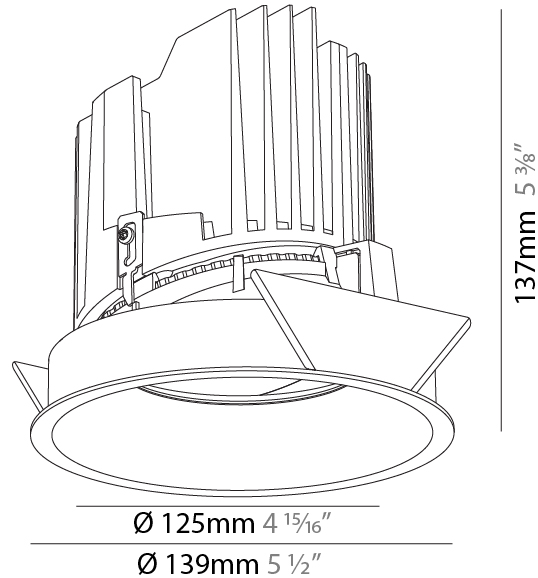

PHYSICAL

Shape: Round
Diameter (mm): 139
Diameter (in): 5 1/2
Height (mm): 137
Height (in): 5 3/8
Ceiling Thickness (mm): 10 / 12.5 / 15
Ceiling Thickness (in): 3/8 or 1/2 or 9/16
Min. Recessing Depth (mm): 150
Min. Recessing Depth (in): 5 7/8
Light Distribution: Adjustable / Downlight
Weight (kg): 0.851
Weight (lbs): 1.88
Fixture Finish: SSR / BKV / CWI / CRY / HAB / UFT / ITA / RUA / FTG / MYG / LOD / PUS / FRO / FUP / KIA / POP / BLS / SPG / MEY / GOH / GUM / CHC / COM / ABZ / JAG / OBR / MOS / ROR
Fixture Material: Aluminum Die Cast
Cut-out Measurements: 130mm / 5 1/8"

ELECTRICAL

Lamp Type: LED (Zhaga Standard)
Input Wattage (W): 13.2 / 16.5
Total Output Wattage (W): 12 / 14
Dimming: Tri-Mode (Non-Dimming and Phase Dimming (120Vac only) and 0-10V Dimming)
Driver Included: No
Driver Location: Recessed Housing
Driver Type: Constant Current - Universal
Driver Class: Class 2
Housing: See components
Input Voltage (V): 120 - 277
Constant Current (MA): 350

LED

Number of LEDs: 1
Color Temperature (°K): 2700 / 3000 / 3500 / 4000
Max. Delivered Lumen (lm): 810 / 900 / 970 / 990
Nominal Lumen (lm): 960 / 1070 / 1156 / 1180
CRI: >90 CRI
Efficiency (%): 0.905
Lamp Life (hrs): 50000

OPTICAL

Reflector°: 10
Adjustability: Rotational 355°; Tilt 10°

RATINGS AND CERTIFICATIONS

Certified By: Certified for North American Standards
IP rating: IP54

130mm 5 1/8"	150mm 5 7/8"	10 | 15mm 3/8" | 9/16"	10°	355°		

A